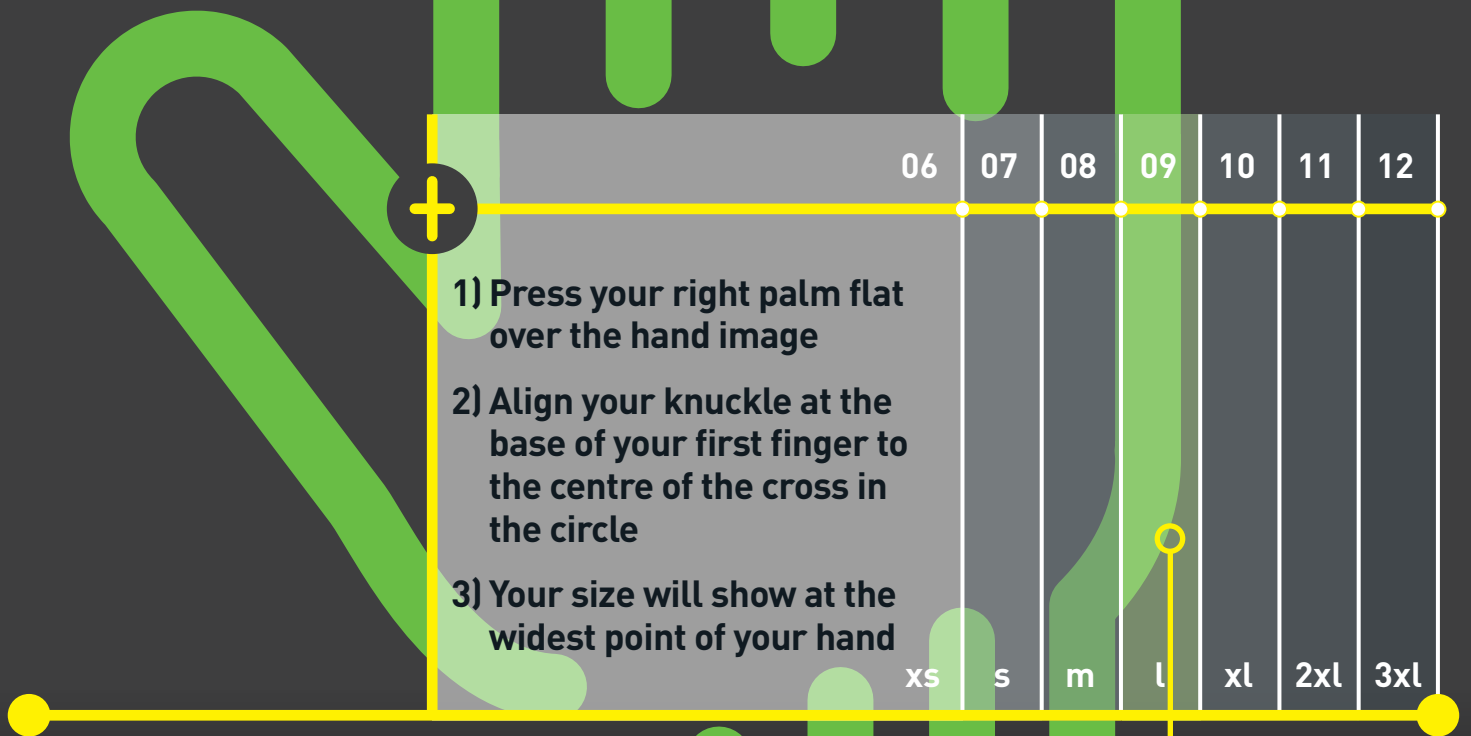

GLOVE SIZING CHART

FOR ACCURATE RESULTS, PLEASE PRINT A4 PORTRAIT, SCALING SET TO 'ACTUAL SIZE'

PLEASE NOTE This chart is strictly a guide only. Different materials and characteristics in different styles can alter the size needed, and different styles of glove can be expected to have varying sizing. For example, if ordering a fully dipped/coated glove it is advised to order the next size up as the glove is stiffer.

The hand in this example is a size 09