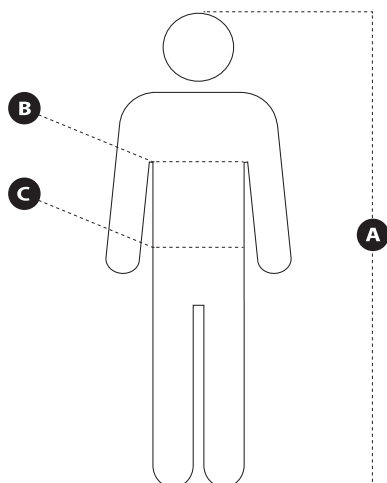

COLOURS

CARE INSTRUCTIONS

Care instructions:

- Do not use any softeners
- Do not use bleach
- Wash together with similar colours
- Ensure the zipper is fastened
- Dry inside out

SIZE TABLE

	A	B	C
Lyngsoe Size (cms)	Length	Chest	Waist
XS	166-168	84-88	72-76
S	170-172	92-96	80-84
M	174-176	100-104	88-92
L	178-180	108-112	96-100
XL	182-184	116-120	104-108
XXL	186-188	124-128	112-116
3XL	190-192	132-136	120-124
4XL	194-196	140-144	128-132
5XL	198-200	148-152	136-140